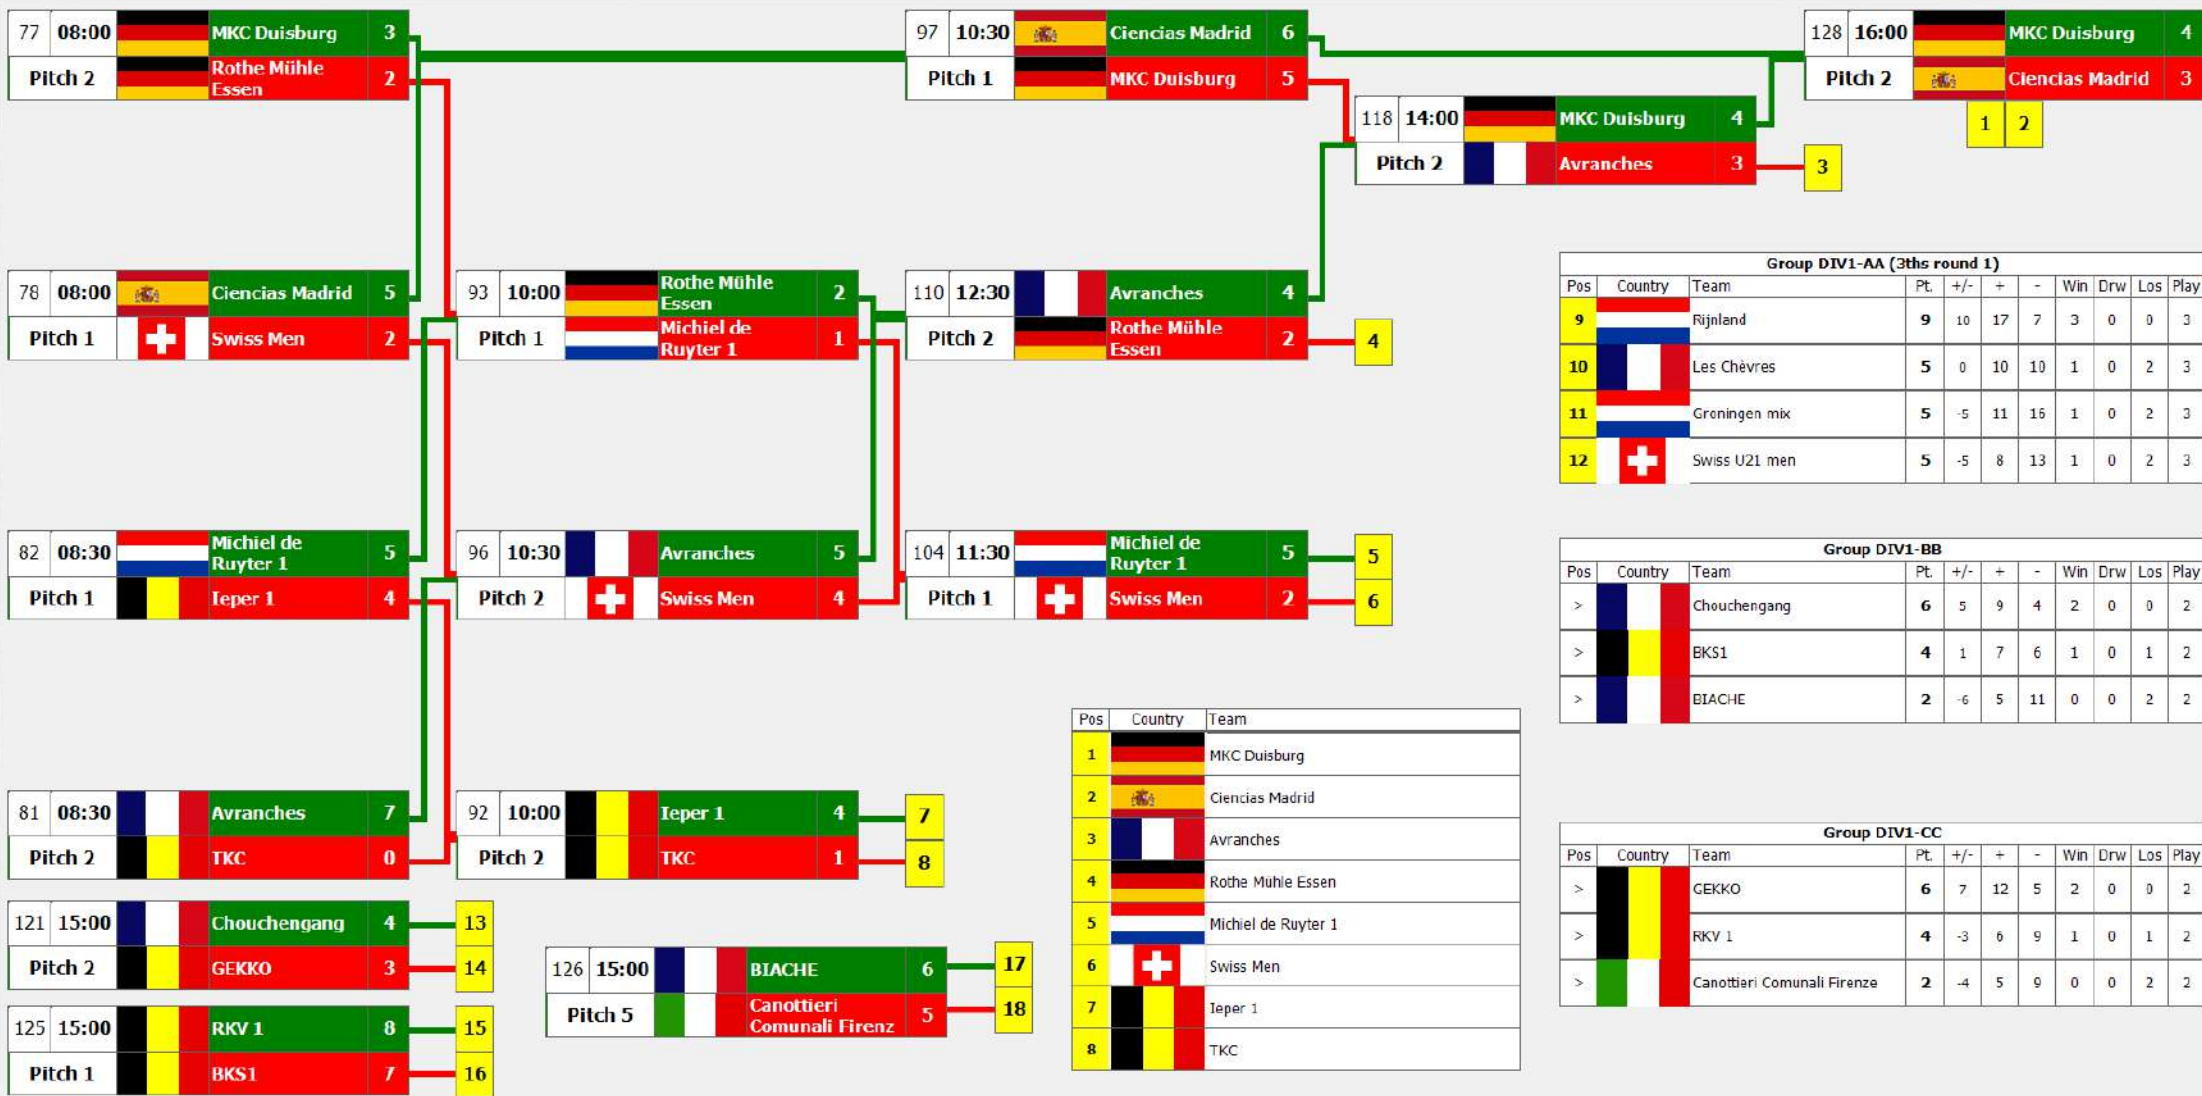

Group DIV1-AA (3ths round 1)

Pos	Country	Team	Pt.	+/-	+	-	Win	Drw	Los	Play
9		Rijnland	9	10	17	7	3	0	0	3
10		Les Chèvres	5	0	10	10	1	0	2	3
11		Groningen mix	5	-5	11	16	1	0	2	3
12		Swiss U21 men	5	-5	8	13	1	0	2	3

Group DIV1-BB

Pos	Country	Team	Pt.	+/-	+	-	Win	Drw	Los	Play
>		Chouchengang	6	5	9	4	2	0	0	2
>		BKS1	4	1	7	6	1	0	1	2
>		BIACHE	2	-6	5	11	0	0	2	2

Pos	Country	Team
1		MKC Duisburg
2		Ciencias Madrid
3		Avranches
4		Rothe Mühle Essen
5		Michiel de Ruyter 1
6		Swiss Men
7		Ieper 1
8		TKC

Group DIV1-CC

Pos	Country	Team	Pt.	+/-	+	-	Win	Drw	Los	Play
>		GEKKO	6	7	12	5	2	0	0	2
>		RKV 1	4	-3	6	9	1	0	1	2
>		Canottieri Comunali Firenze	2	-4	5	9	0	0	2	2